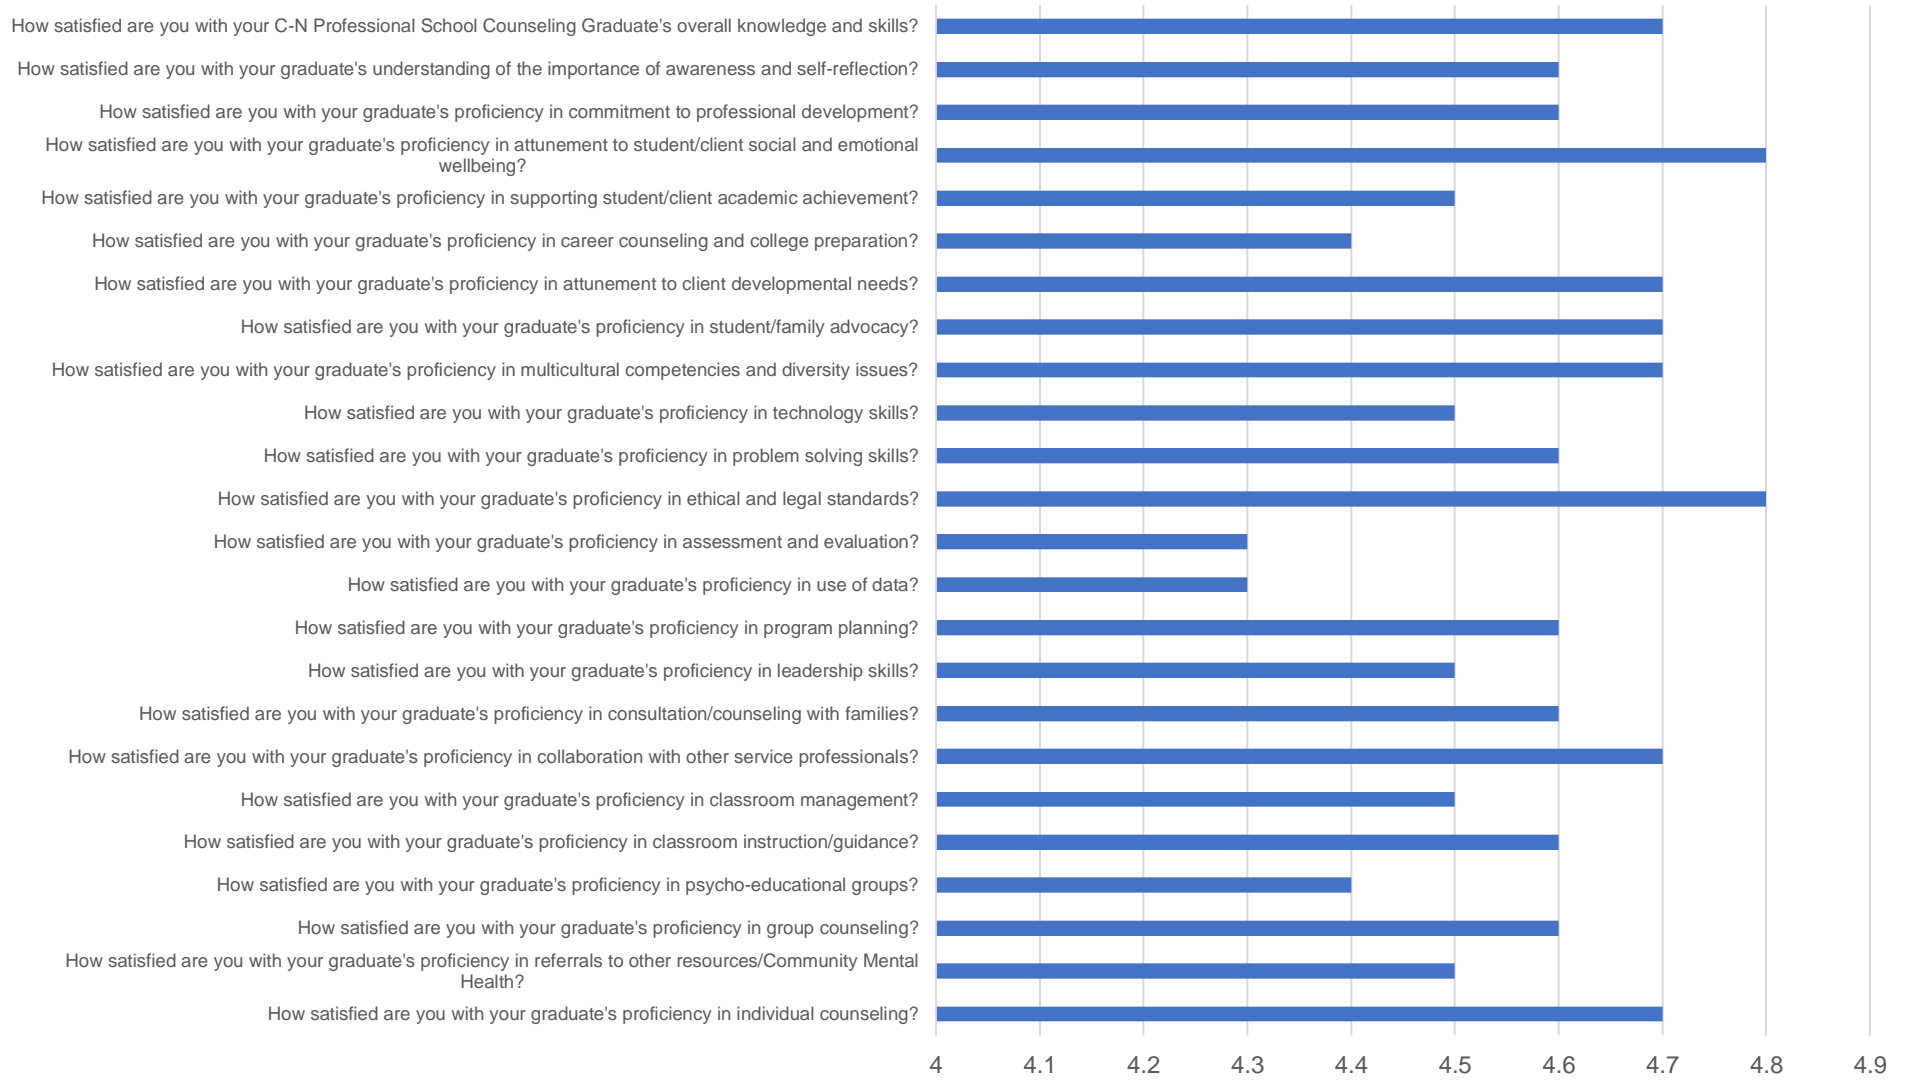

CARSON-NEWMAN UNIVERSITY
 GRADUATE STUDIES IN COUNSELING
 Assessment System Data Point 4.4
 Employer Survey
 2022 Summary Results

Professional School Counseling Supervisor Survey

Clinical Mental Health Counseling Supervisor Survey