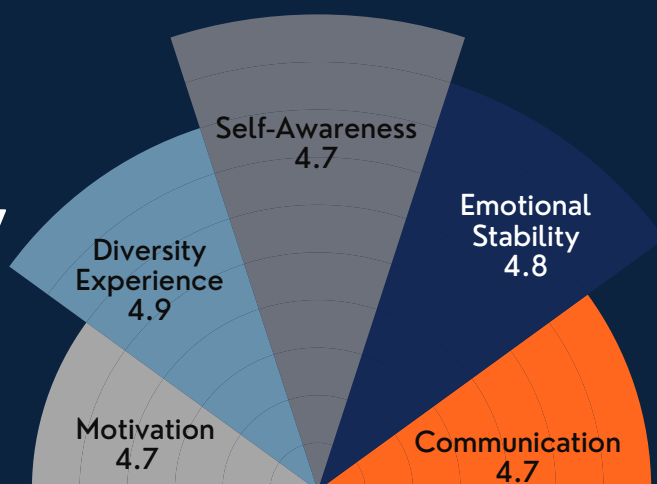

Applicant Demographics

Gender

71% Female

29% Male

Ratings of References:
All Admitted Candidates received high Reference Ratings.

AVERAGE INTERVIEW RATINGS

1 - 5 Scale

Background Check: All admitted candidates passed a Background Check screening from Tennessee Bureau of Investigation

Statement of Purpose Review: All candidates completing their application submitted a written Statement of Purpose that expressed desire to serve others through a career in the helping profession.