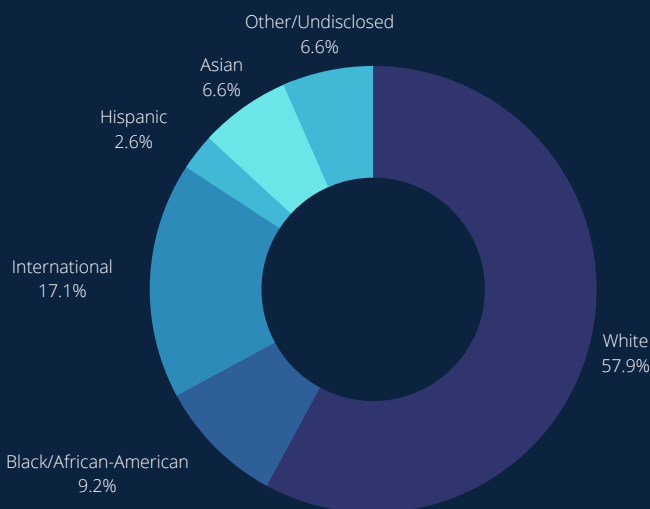

CARSON-NEWMAN

COUNSELING

ADMISSIONS DATA 2021 - 2022

63 Completed Applications

38 Applicants Accepted

26 Applicants Enrolled

3.51

Average GPA of Accepted Applicants

Applicant Demographics

Gender

71% Female

29% Male

Ratings of References:
All Admitted Candidates received high Reference Ratings.

AVERAGE INTERVIEW RATINGS

1 - 5 Scale

Background Check: All admitted candidates passed a Background Check screening from Tennessee Bureau of Investigation